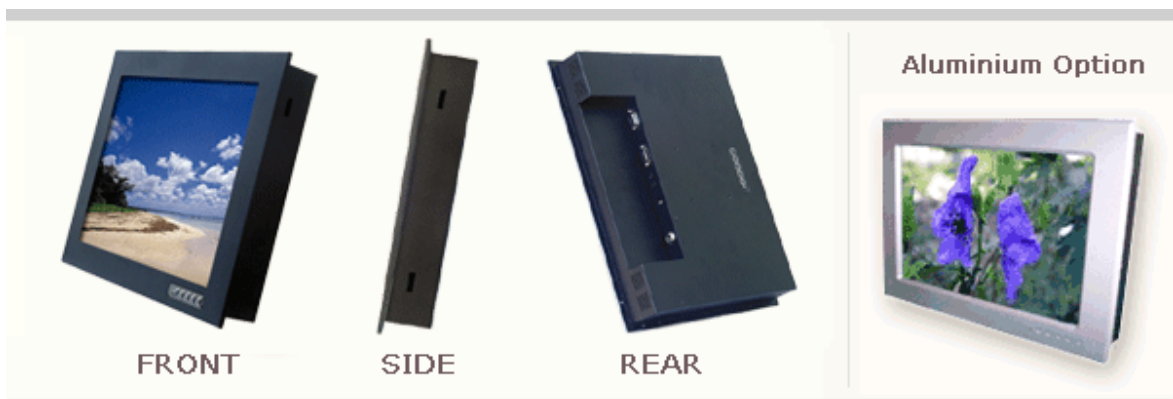

Model		LAT104	LAT121	LAT150	LAT170	LAT190
LCD Panel	Diagonal Size	10.4 inch	12.1 inch	15.0 inch	17.0 inch	19.0 inch
	Display Type	TFT LCD Panel				
	Max. Resolution	640 x 480	800 x 600	1024 x 768	1280 x 1024	1280 x 1024
	Colors	6bits interface (262,144 Colors)	6bits interface (262,144 Colors)	8bits interface (16.2M Colors)	8bits interface (16.2M Colors)	8bits interface (16.2M Colors)
	Display Area	211.2mm(H) x 158.4mm(V)	246.0mm(H) x 184.5mm(V)	304.1mm(H) x 228.1mm(V)	337.92mm(H) x 270.33mm(V)	376.32mm(H) x 301.056mm(V)
	Brightness	400 cd/□ (Typical)	300 cd/□ (Typical)	250 cd/□ (Typical)	250 cd/□ (Typical)	250 cd/□ (Typical)
	Contrast Ratio	300 : 1 (Typical)	200 : 1 (Typical)	400 : 1 (Typical)	300 : 1 (Typical)	500 : 1 (Typical)
	Response Time	25 ms (Typical)	20 ms (Typical)	25 ms (Typical)	25 ms (Typical)	25 ms (Typical)
	Viewing Angle	60°/60°(L/R) & 40°/50°(U/D)(Typical)	60°/60°(L/R) & 40°/55°(U/D)(Typical)	80°/80°(L/R) & 80°/80°(U/D)(Typical)	75°/75°(L/R) & 65°/60°(U/D)(Typical)	85°/85°(L/R) & 85°/85°(U/D)(Typical)
Touch	Inotouch	Resistive Type Serial Interface	Resistive Type Serial & USB Interface	Capacitive Type, Infrared Beam Type, Resistive Type, SAW Type Serial & USB Interface		
Interface	VGA Input	D-Sub15 pin				
OSD Control		Auto adjust, Brightness, Contrast, Hori. / Vert. Position, Coarse, Clock phase, Color, Language, Information				
Mechanical & Environmental	Dimensions	268 x 216 x 42.8 mm	319.5 x 260.5 x 49.5 mm	382 x 302 x 50 mm	411 x 341 x 45 mm	459.7 x 391 x 85.2 mm
	Weight	kg	kg	kg	kg	kg
	Temperature	0°C to 50°C Operating -20°C to 60°C Storage				
	Humidity	10%RH to 90%RH Operating 10%RH to 90%RH Storage				
Accessories	Standard	15-PIN VGA cable, Power code, AC adapter				
	Optional	Touch interface cable, Touch install CD-ROM				
Options		VESA Arm, Aluminium Front Bezel				